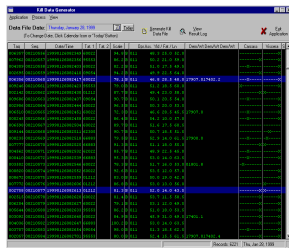

Standard Kill Floor Tracking Stations

VEI offers several standard data collection applications for common stations that are found in most plants. These stations include:

- Barn / Lot Assignment
- Live Demerit Entry
- Trolley Reject Station
- Demerit Entry
- Grading Probe
- Real-Time Selection
- Cooler Exit
- Lot or Live Weight
- Trolley Tare Weight
- ID Assignment / Lot Entry
- Re-Trim / Held Rail Station
- Trimmed Weight
- Cooler Entrance
- Cut Floor

Essential Utilities Included

All data collection packages include several utilities to provide real-time feedback, enhance system performance, and ensure long-term operation of the system.

Scale Summary

Real-Time Viewer

Easy Configuration

Easy Integration into Existing Procurement Systems

All of VEI's tracking systems are easily integrated into existing procurement and settlement systems. By connecting each station to a single data server, there is only one connection to existing systems. This connection can be any type of interface commonly used today, including TCP/IP, RS-232 and more. Data from every station can be passed to the existing systems either in real-time, or completely assembled into a single file at the end of the day's kill.