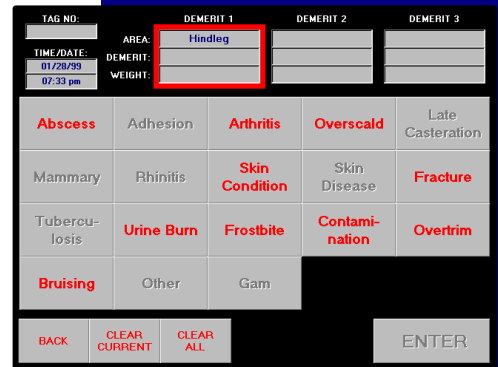

Standard Kill Floor Tracking Stations

VEI offers several standard data collection applications for common stations that are found in most plants. These stations include:

- Barn / Lot Assignment
- Live Demerit Entry
- Trolley Reject Station
- Demerit Entry
- Grading Probe
- Real-Time Selection
- Cooler Exit
- Lot or Live Weight
- Trolley Tare Weight
- ID Assignment / Lot Entry
- Re-Trim / Held Rail Station
- Trimmed Weight
- Cooler Entrance
- Cut Floor

Essential Utilities Included

All data collection packages include several utilities to provide real-time feedback, enhance system performance, and ensure long-term operation of the system.

Scale Summary

Real-Time Viewer

Easy Configuration

Easy Integration into Existing Procurement Systems

All of VEI's tracking systems are easily integrated into existing procurement and settlement systems. By connecting each station to a single data server, there is only one connection to existing systems. This connection can be any type of interface commonly used today, including TCP/IP, RS-232 and more. Data from every station can be passed to the existing systems either in real-time, or completely assembled into a single file at the end of the day's kill.

Typical system shown with six data collection stations. Data from each station is routed through a single data server ensuring easy integration with existing systems.

VEI Kill Floor Data Collection

- ✓ Reliable and easy-to-use touch screen interfaces.
- ✓ Standard applications available for common tattoo and demerit entry stations.
- ✓ Custom applications for customer specific data.