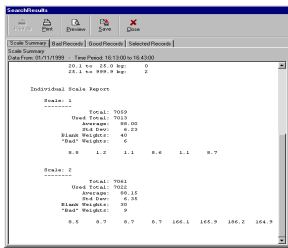

Standard Kill Floor Tracking Stations

VEI offers several standard data collection applications for common stations that are found in most plants. These stations include:

- Barn / Lot Assignment
- Live Demerit Entry
- Trolley Reject Station
- Demerit Entry
- Grading Probe
- Real-Time Selection
- Cooler Exit
- Lot or Live Weight
- Trolley Tare Weight
- ID Assignment / Lot Entry
- Re-Trim / Held Rail Station
- Trimmed Weight
- Cooler Entrance
- Cut Floor

Essential Utilities Included

All data collection packages include several utilities to provide real-time feedback, enhance system performance, and ensure long-term operation of the system.

Scale Summary