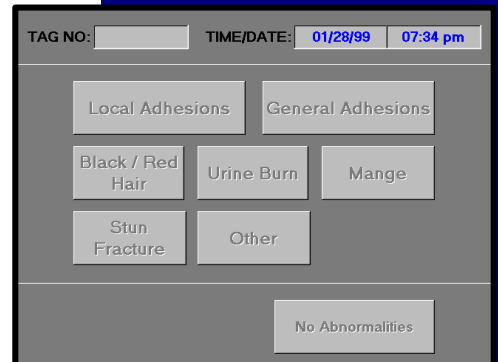

Carcass Demerit Entry