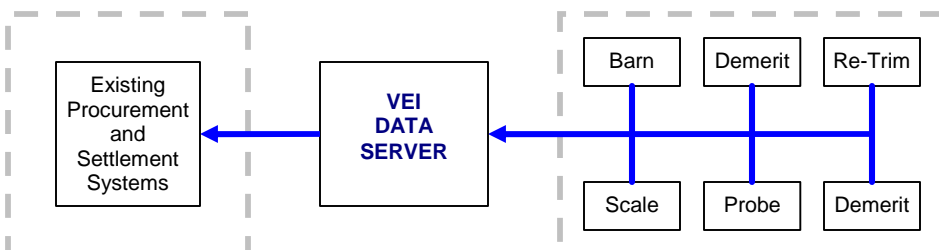

Standard Kill Floor Tracking Stations

VEI offers several standard data collection applications for common stations that are found in most plants. These stations include:

- Barn / Lot Assignment
- Live Demerit Entry
- Trolley Reject Station
- Demerit Entry
- Grading Probe
- Real-Time Selection
- Cooler Exit
- Lot or Live Weight
- Trolley Tare Weight
- ID Assignment / Lot Entry
- Re-Trim / Held Rail Station
- Trimmed Weight
- Cooler Entrance
- Cut Floor

Essential Utilities Included

All data collection packages include several utilities to provide real-time feedback, enhance system performance, and ensure long-term operation of the system.

Scale Summary

Real-Time Viewer

Easy Configuration

Easy Integration into Existing Procurement Systems

All of VEI's tracking systems are easily integrated into existing procurement and settlement systems. By connecting each station to a single data server, there is only one connection to existing systems. This connection can be any type of interface commonly used today, including TCP/IP, RS-232 and more. Data from every station can be passed to the existing systems either in real-time, or completely assembled into a single file at the end of the day's kill.

Typical system shown with six data collection stations. Data from each station is routed through a single data server ensuring easy integration with existing systems.

VEI Kill Floor Data Collection

- ✓ Reliable and easy-to-use touch screen interfaces.
- ✓ Standard applications available for common tattoo and demerit entry stations.
- ✓ Custom applications for customer specific data.