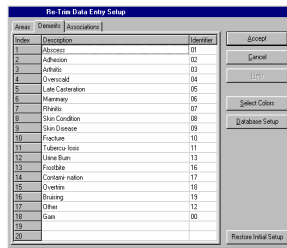

Standard Kill Floor Tracking Stations

VEI offers several standard data collection applications for common stations that are found in most plants. These stations include:

- Barn / Lot Assignment
- Live Demerit Entry
- Trolley Reject Station
- Demerit Entry
- Grading Probe
- Real-Time Selection
- Cooler Exit
- Lot or Live Weight
- Trolley Tare Weight
- ID Assignment / Lot Entry
- Re-Trim / Held Rail Station
- Trimmed Weight
- Cooler Entrance
- Cut Floor

Essential Utilities Included

All data collection packages include several utilities to provide real-time feedback, enhance system performance, and ensure long-term operation of the system.

Scale Summary

Real-Time Viewer

Easy Configuration

Easy Integration into Existing Procurement Systems

All of VEI's tracking systems are easily integrated into existing procurement and settlement systems. By connecting each station to a single data server, there is only one connection to existing systems. This connection can be any type of interface commonly used today, including TCP/IP, RS-232 and more. Data from every station can be passed to the existing systems either in real-time, or completely assembled into a single file at the end of the day's kill.